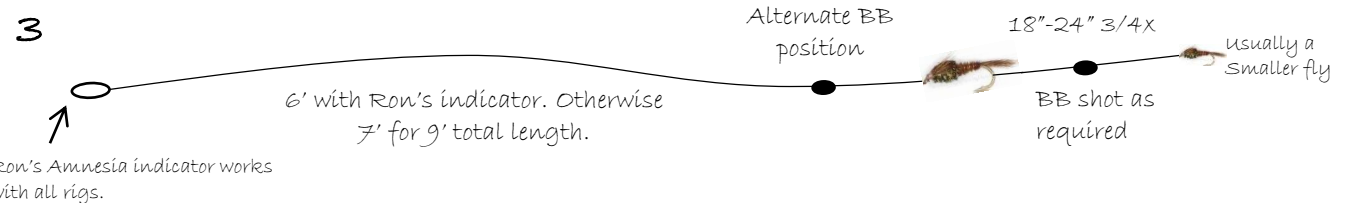

Three Short-Line Nymphing Rigs

~ Relative section lengths not to scale ~

Classic two fly Tandem Rig (use either of above for butt section)

¹ Above leaders adjusted for 9' rod length. Adjust butt section accordingly to match different rod lengths. 9' includes 12" Amnesia indicator.

² Ron Rabun's 12" three section "Bright Butt Inline Indicator" 25# Amnesia: fluorescent red-green-red, devel. 1978.