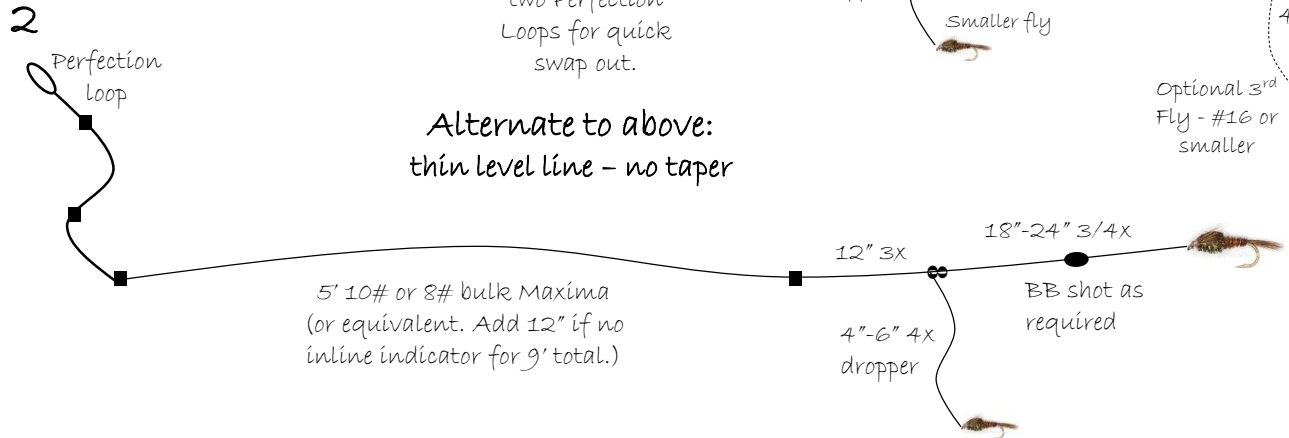

Three Short-Line Nymphing Rigs

~ Relative section lengths not to scale ~

Classic two fly Tandem Rig (use either of above for butt section)

¹ Above leaders adjusted for 9' rod length. Adjust butt section accordingly to match different rod lengths. 9' includes 12" Amnesia indicator.

² Ron Rabun's 12" three section "Bright Butt Inline Indicator" 25# Amnesia: fluorescent red-green-red, devel. 1978.