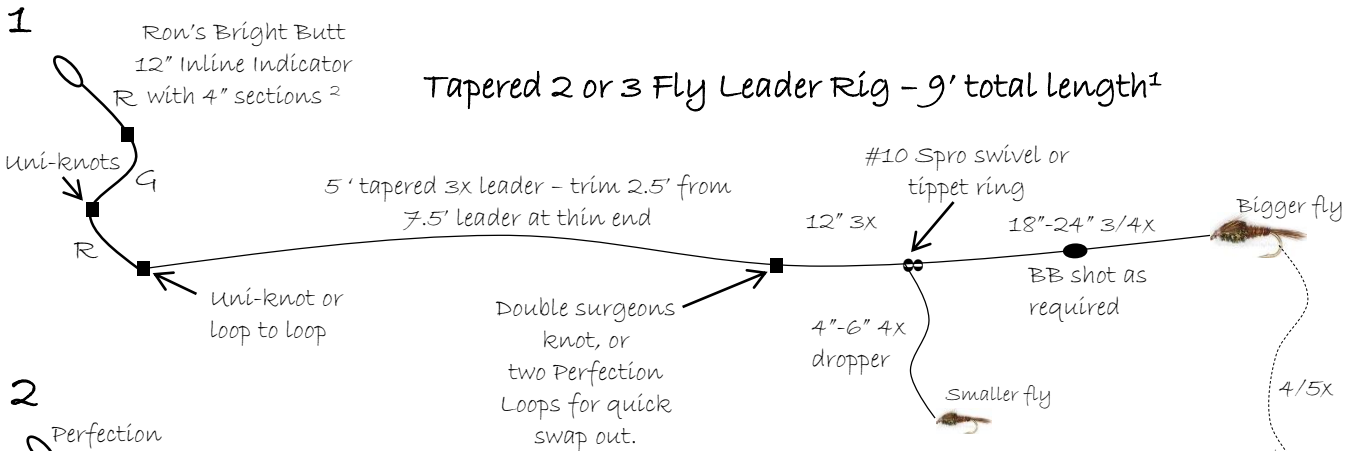

Three Short-Line Nymphing Rigs

~ Relative section lengths not to scale ~

Classic two fly Tandem Rig (use either of above for butt section)

¹ Above leaders adjusted for 9' rod length. Adjust butt section accordingly to match different rod lengths. 9' includes 12" Amnesia indicator.

² Ron Rabun's 12" three section "Bright Butt Inline Indicator" 25# Amnesia: fluorescent red-green-red, devel. 1978.