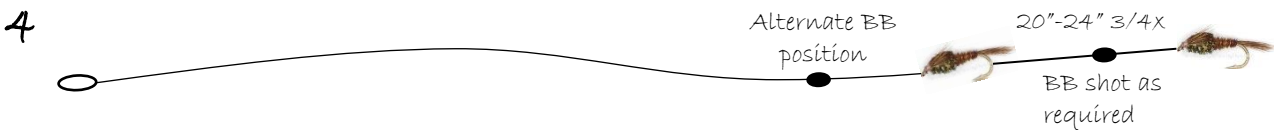

# Four Short-Line Nymphing Rigs

~ Relative section lengths not to scale ~

<sup>1</sup> Leaders adjusted to 9' rod length. Adjust butt section accordingly at thin end to match different rod length. 9' includes 12" amnesia indicator.

<sup>2</sup> Ron Rabun's "Bright Butt Inline Indicator" 12" with 25# Amnesia, devl. 1978.