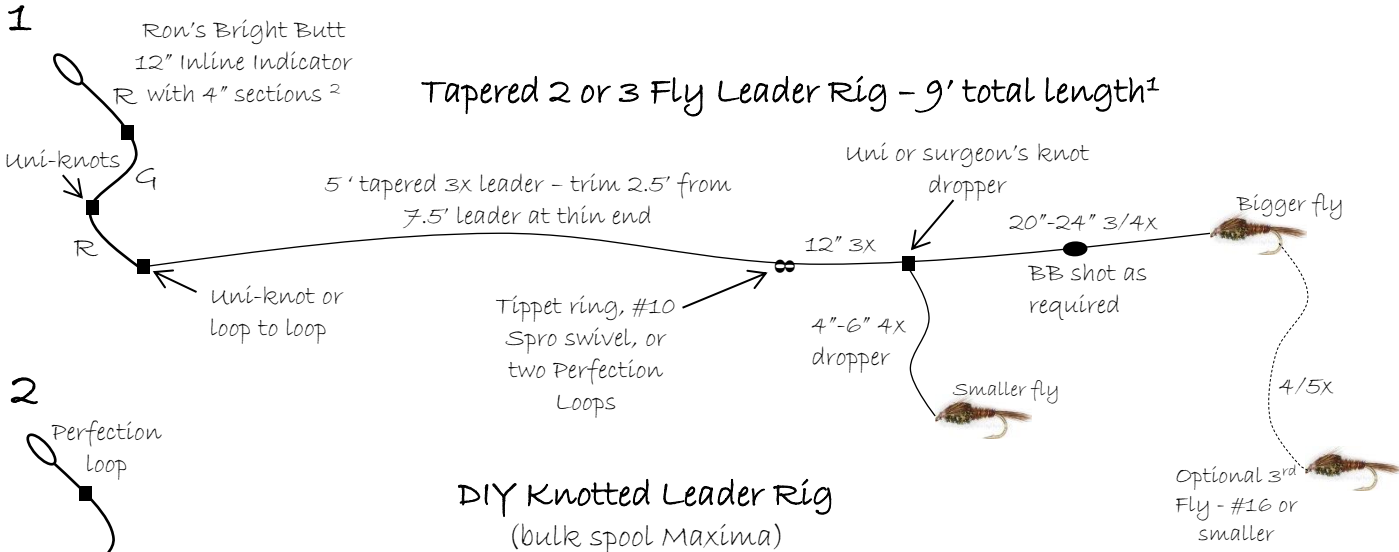

# Four Short-Line Nymphing Rigs

~ Relative section lengths not to scale ~

<sup>1</sup> Leaders adjusted to 9' rod length. Adjust butt section accordingly at thin end to match different rod length. 9' includes 12" amnesia indicator.

<sup>2</sup> Ron Rabun's "Bright Butt Inline Indicator" 12" with 25# Amnesia, devl. 1978.