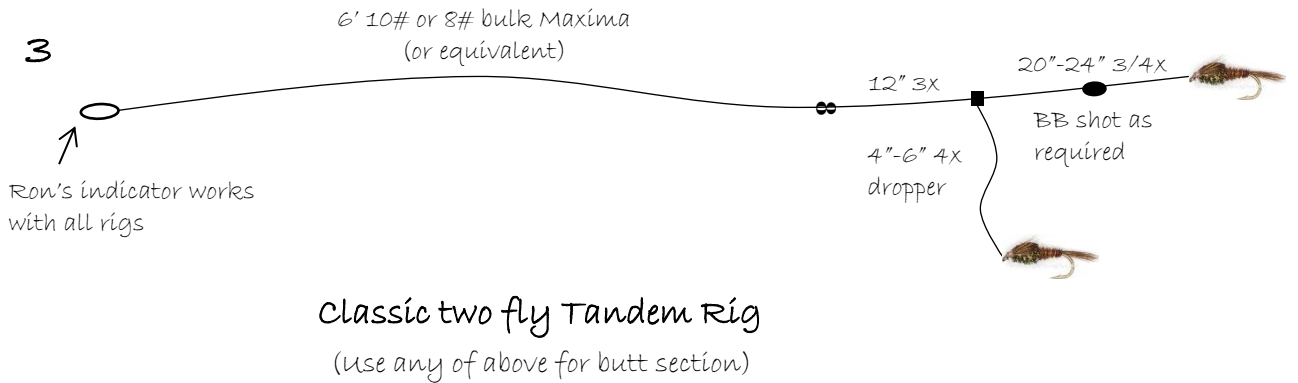

# Four Short-Line Nymphing Rigs

~ Relative section lengths not to scale ~

<sup>1</sup> Leaders adjusted to 9' rod length. Adjust butt section accordingly at thin end to match different rod length. 9' includes 12" amnesia indicator.

<sup>2</sup> Ron Rabun's "Bright Butt Inline Indicator" 12" with 25# Amnesia, devl. 1978.