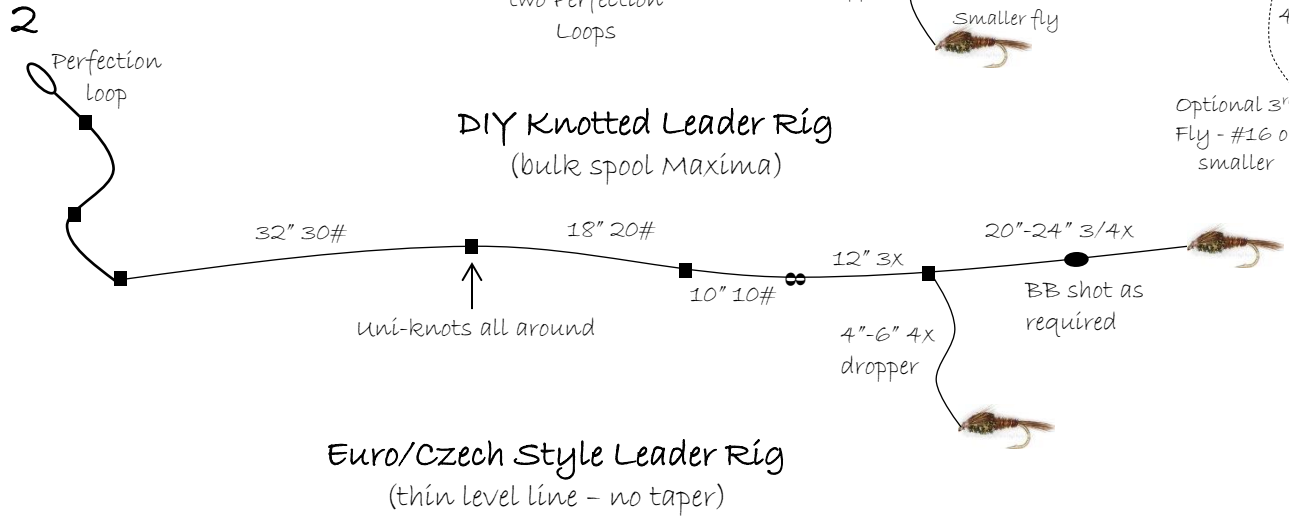

# Four Short-Line Nymphing Rigs

~ Relative section lengths not to scale ~

<sup>1</sup> Leaders adjusted to 9' rod length. Adjust butt section accordingly at thin end to match different rod length. 9' includes 12" amnesia indicator.

<sup>2</sup> Ron Rabun's "Bright Butt Inline Indicator" 12" with 25# Amnesia, devl. 1978.